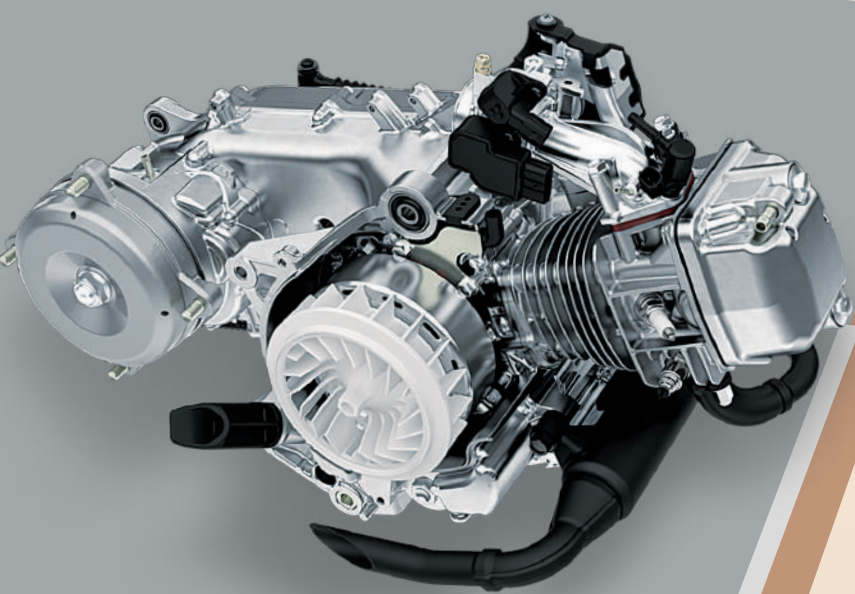

TFT SCREEN DISPLAY

The Activa's fully loaded meter features a superb display for great daytime and nighttime visibility, with its 10.67cm TFT display, which also provides multi-angle viewing and ensures high image quality. The screen also features three adjustable brightness levels.

Advanced Idling Stop System

Engine automatically comes to a stop when the Activa 125 is under 21kmph, saving extra fuel in heavy traffic.

Efficiency, Fine Tuned

The Activa features a TFT meter to monitor fuel consumption, efficiency, and remaining distance during your ride.

Eco-Indicator

Tracks real-time driving conditions to maintain fuel efficiency on a real-time basis.

PGM-FI

FUEL INJECTION

Intelligent PGM-FI system for optimum air-fuel ratio that provides superior performance, fuel savings, and reliable starts in any weather and lowered emissions.